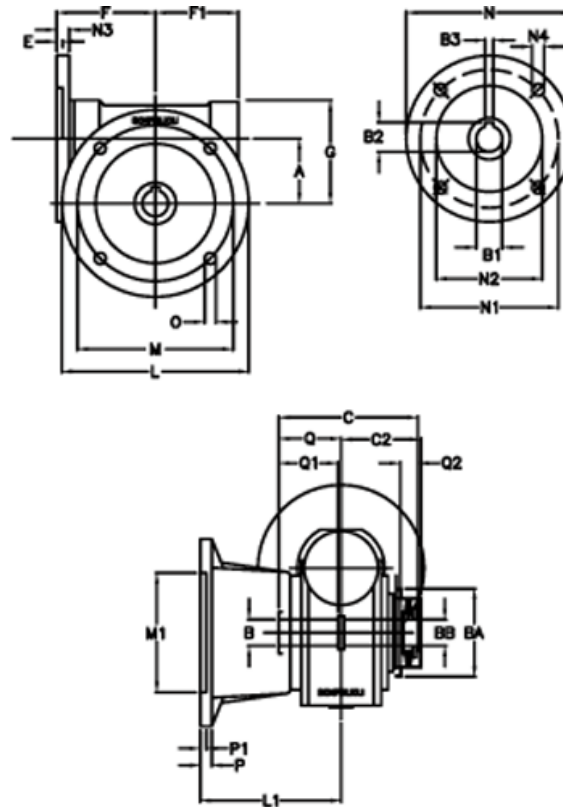

Article number: 390204904562316

Description: Worm Gear with Torque Limiter  
VF 49-L1-FA-45 P63B14

## Measures

|            |                                |          |          |
|------------|--------------------------------|----------|----------|
| a = 49.5   | C2 = 64                        | m = 90   | P = 12   |
| B = 25     | Description = VF 49FA-xx-63B14 | M1 = 70  | P1 = 10  |
| B1 E7 = 11 | E = 3                          | N = 90   | Q = 51.0 |
| B2 = 12.8  | F = 70                         | N1 = 75  | Q1 = 41  |
| B3 H9 = 4  | F1 = 63                        | N2 = 60  | Q2 = 15  |
| BA = 63    | g = 80                         | N3 = 7.0 |          |
| BB H7 = 14 | L = 125                        | N4 = 6.0 |          |
| C = 105    | L1 = 115                       | O = 10.5 |          |